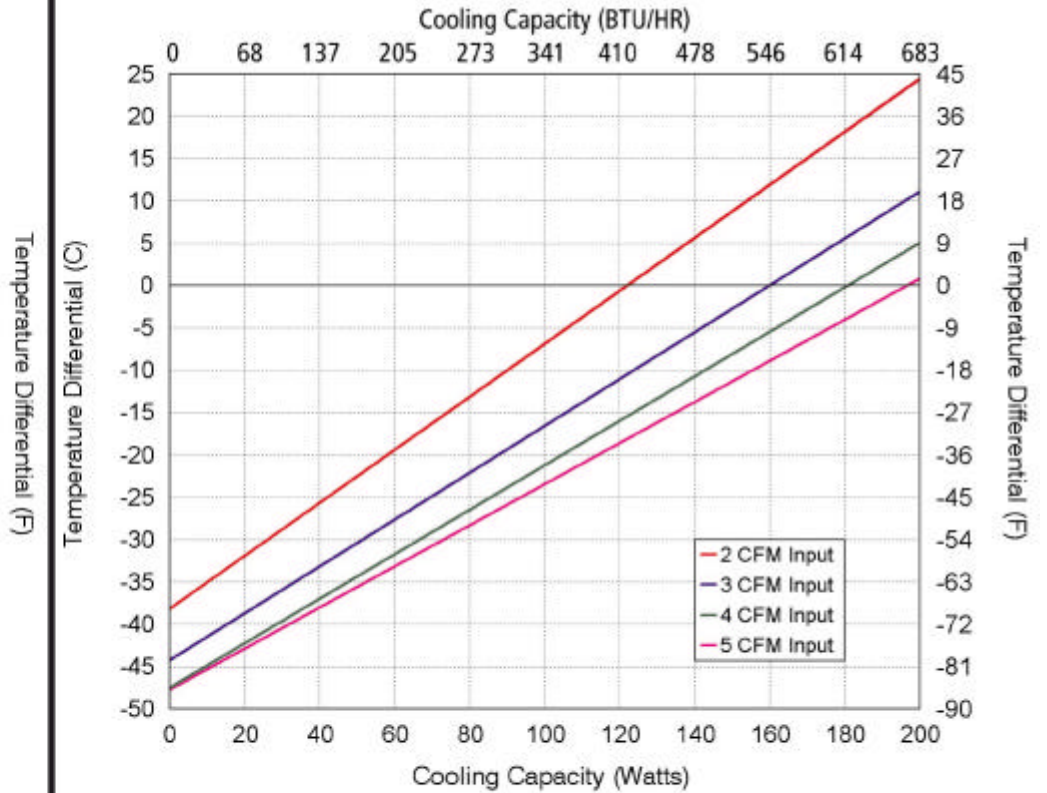

25 C Ambient

60 C Ambient

AHP-1200CXP Performance Curve