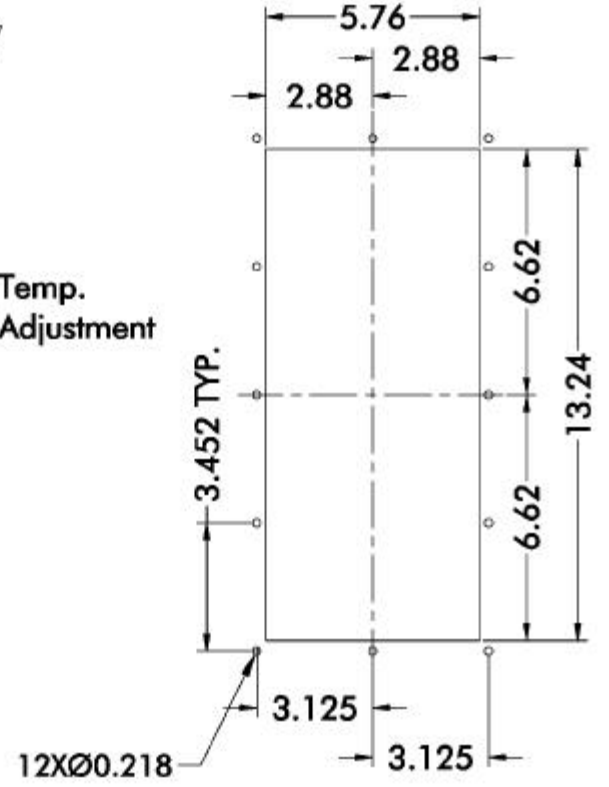

MOUNTING CUTOUT DIMENSIONS

* Dimension does not include hardware. Dimensions: Inches, Mounting hardware and gasket included but not shown.

AHP-1200FF/XE/X Dimensional Drawing