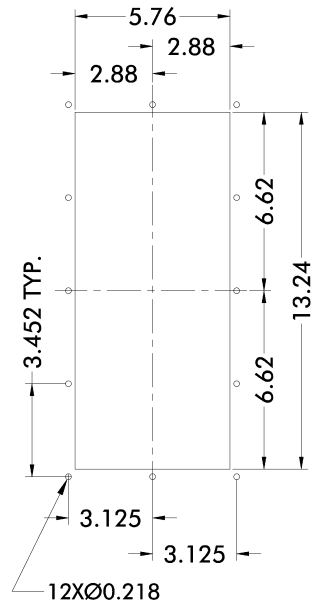

MOUNTING CUTOUT DIMENSIONS

* Dimension does not include hardware. Dimension: Inches; Mounting hardware and gasket included but not shown.
 ** Dimension applies to XP versions.