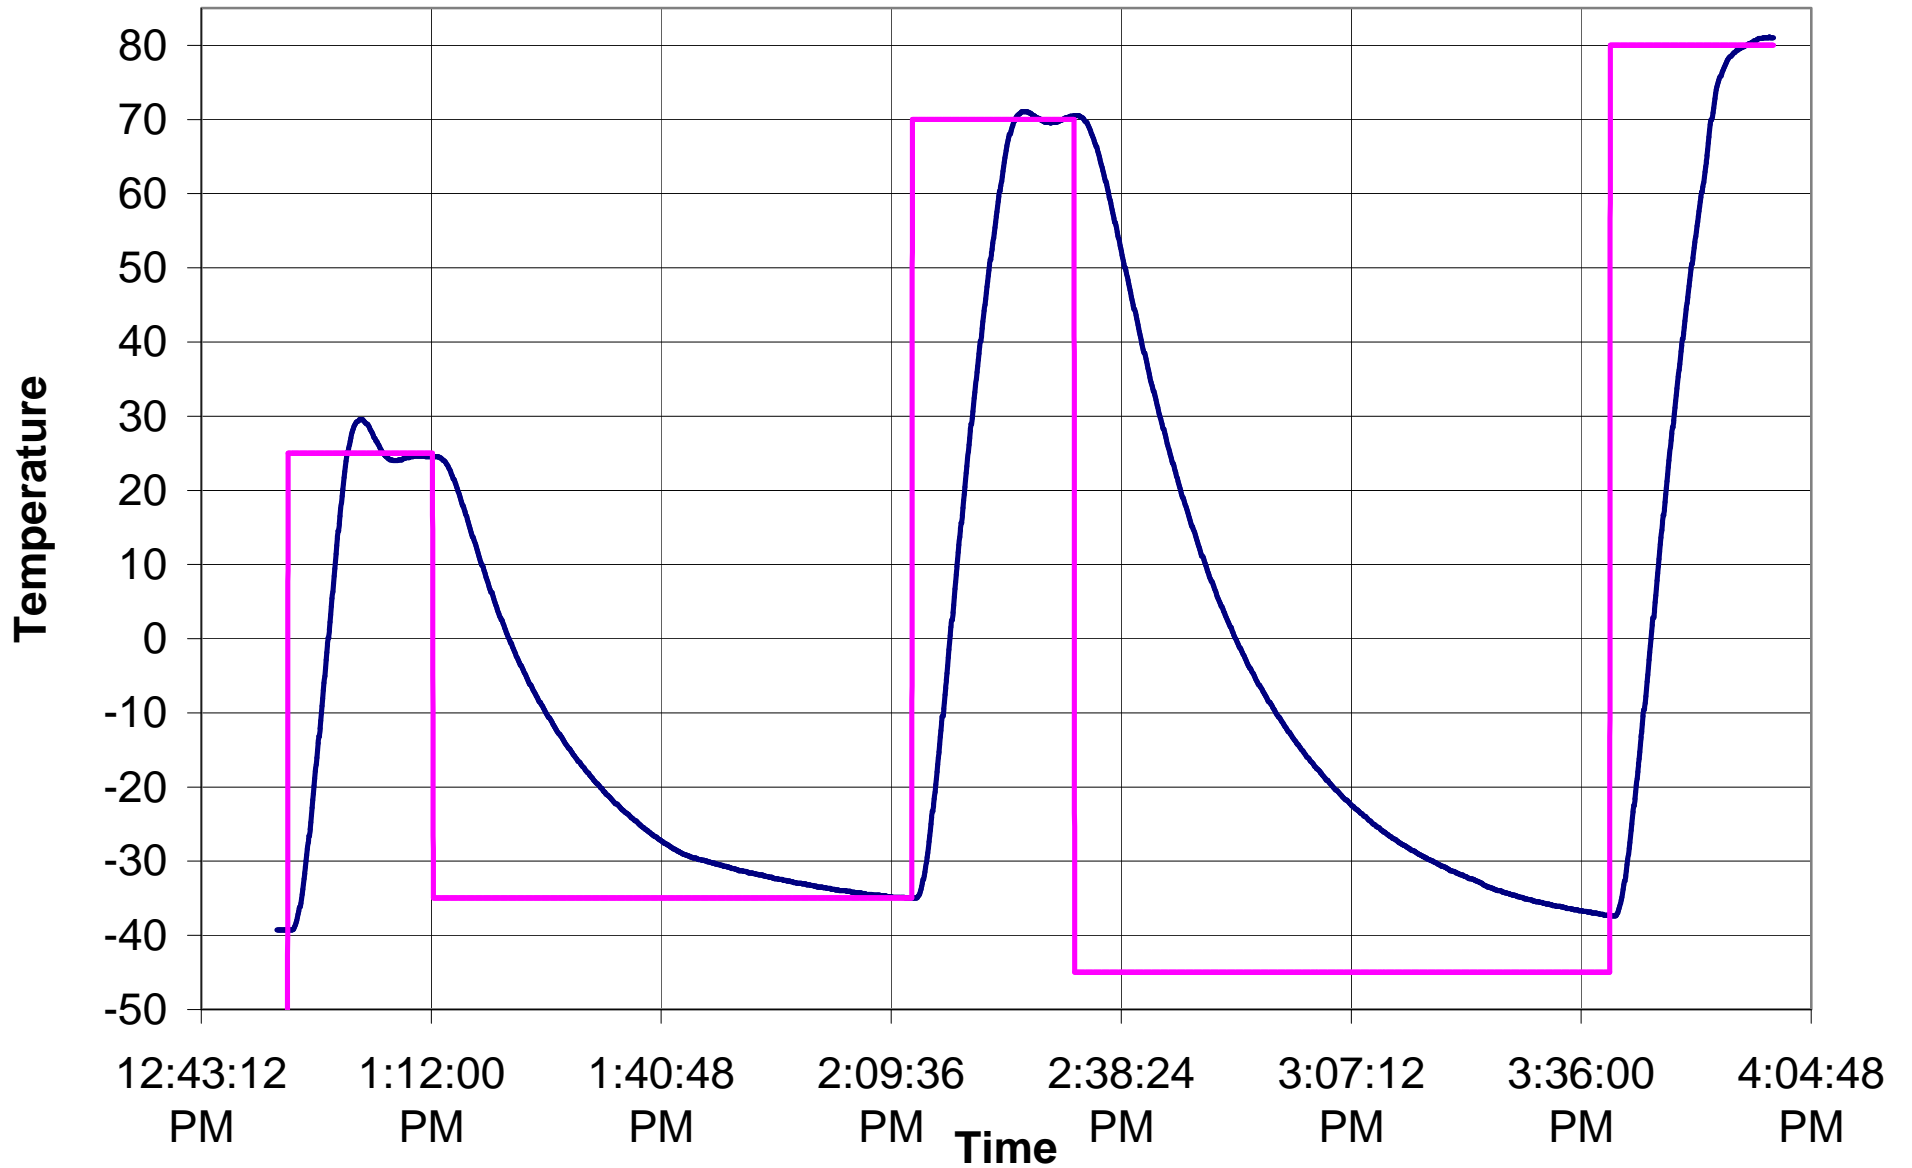

AHP-1200CPV/HI CCP-22 Insulated

— Measure — Operative Set Point