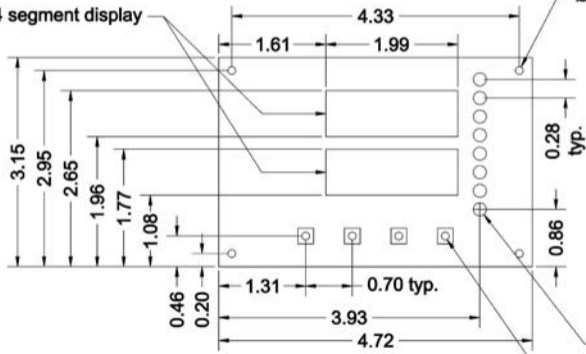

1.31

0.276 display height

(2) 4 segment display

0.268 LED height

0.284 key height

$\varnothing 0.197$
(8) LED

(4) key $\varnothing 0.120$

Dimensions: Inches