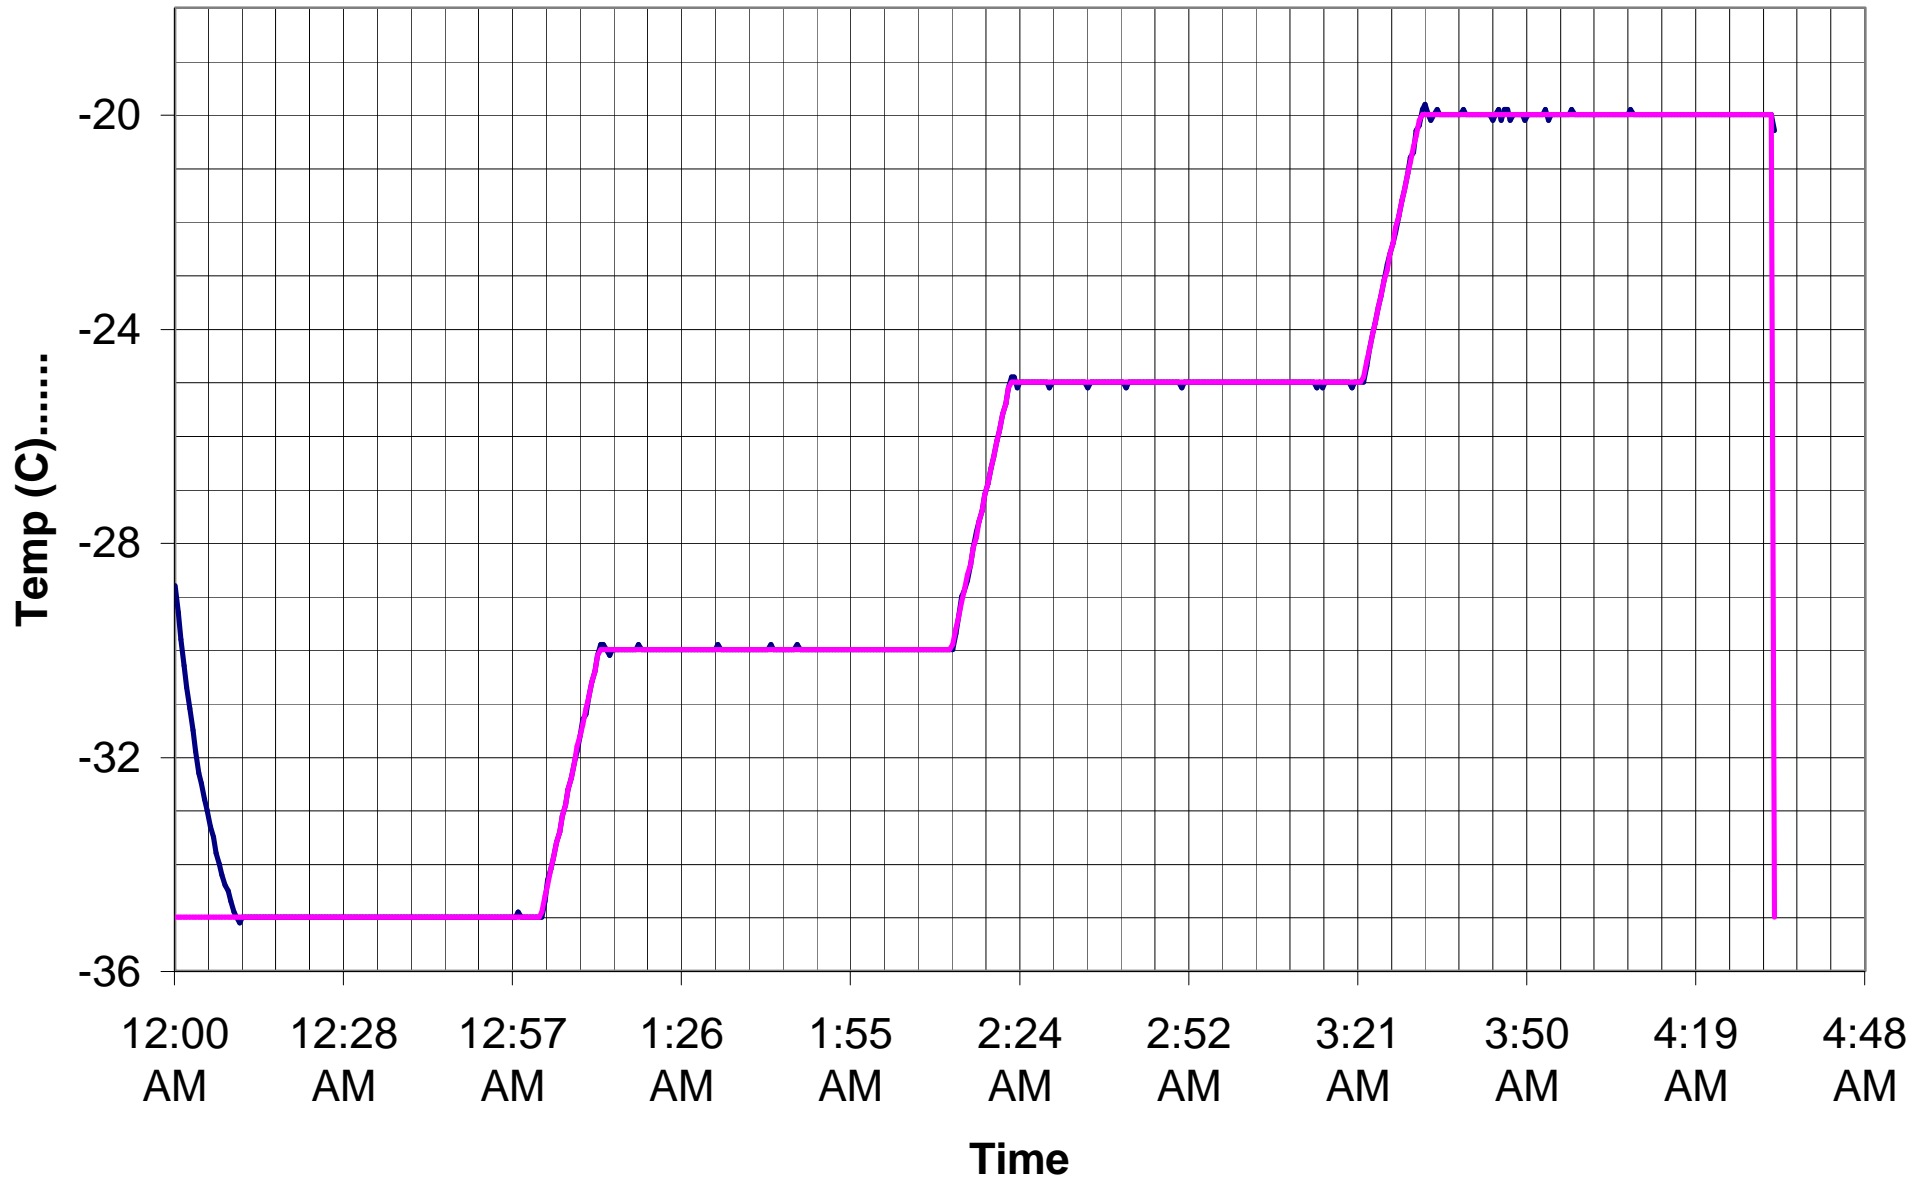

# AHP1200CPVHiCap with CCP-22/CC-1200

— Measure — Operative Set Point