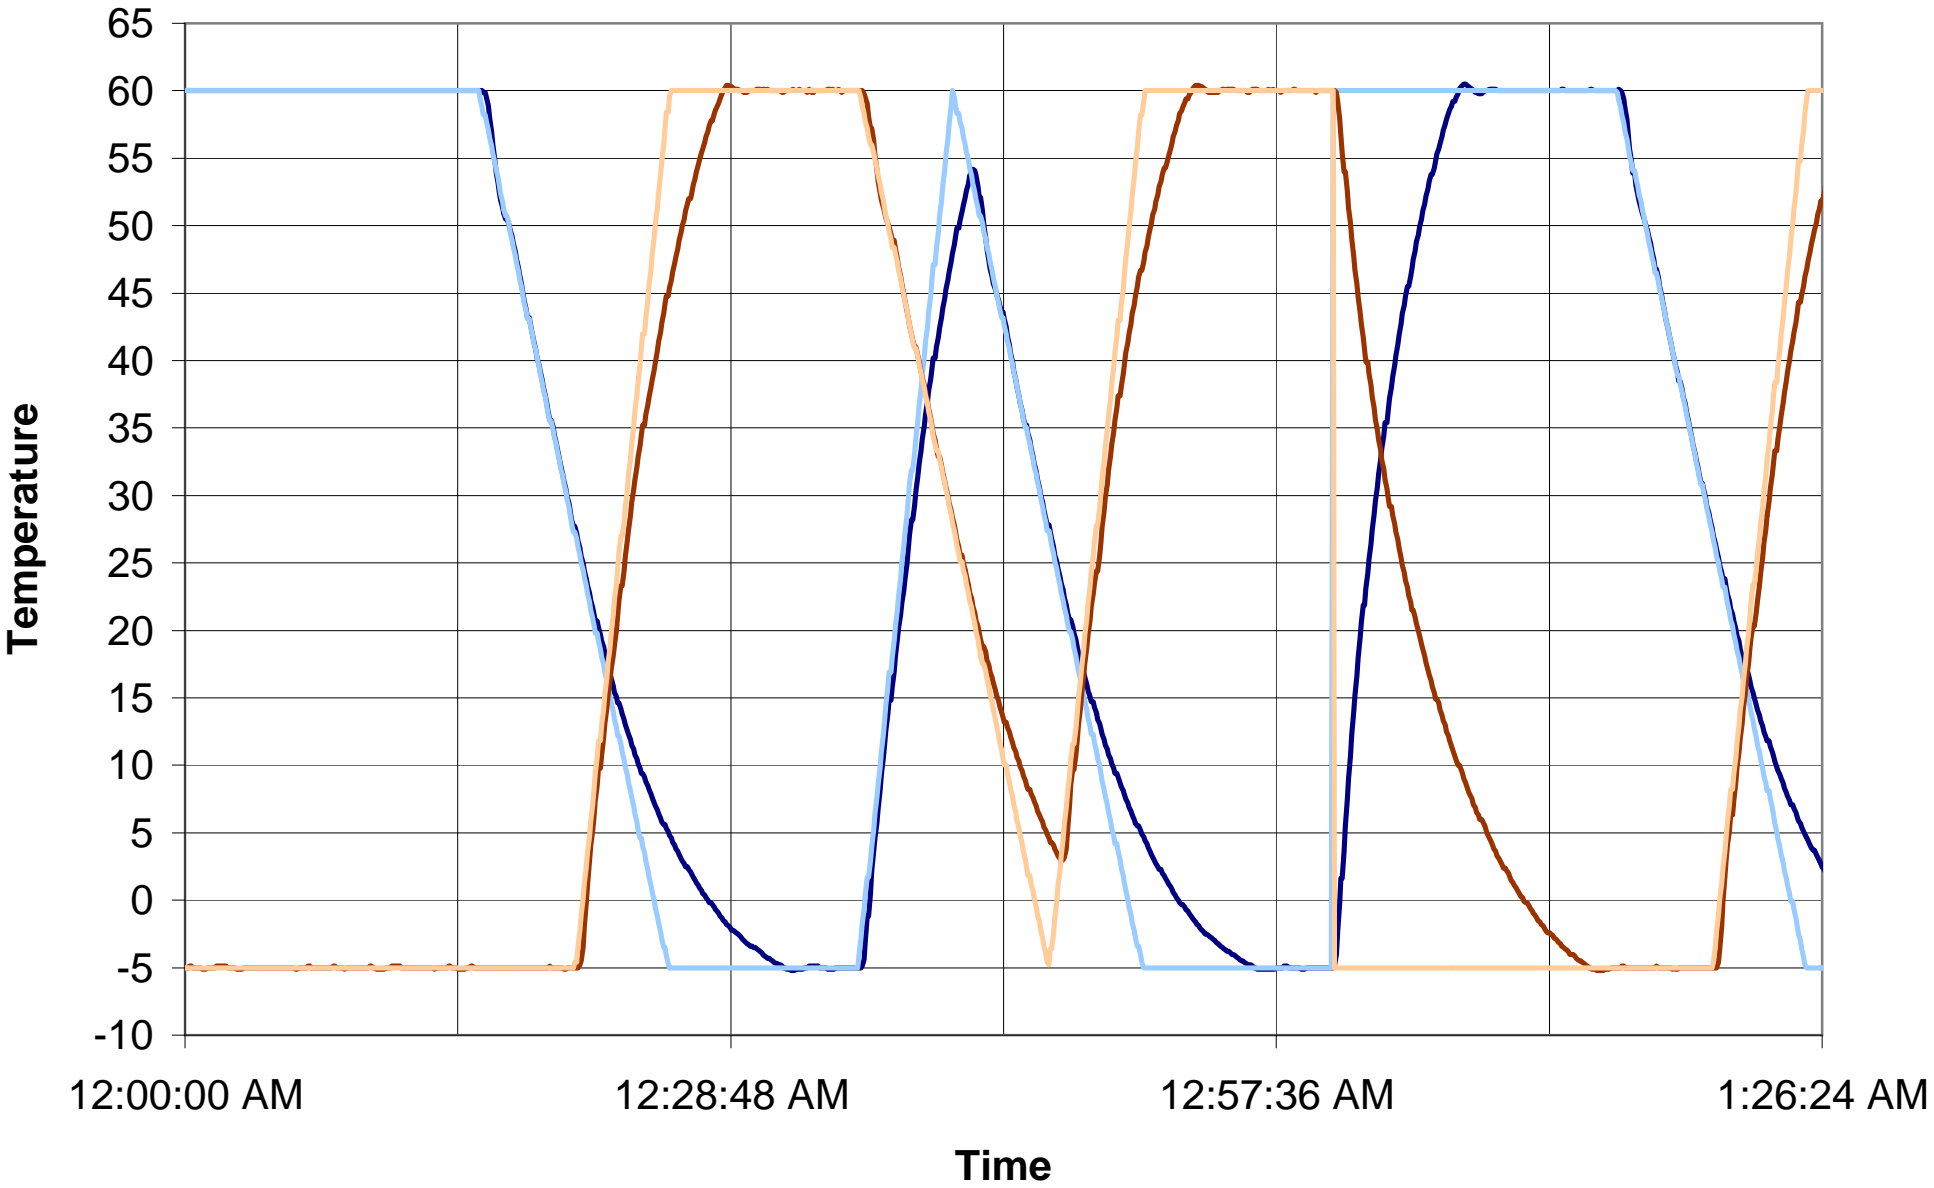

# AHP-1200DCP Cycling

— Front Temperature — Front Setpoint — Back Temperature — Back Setpoint