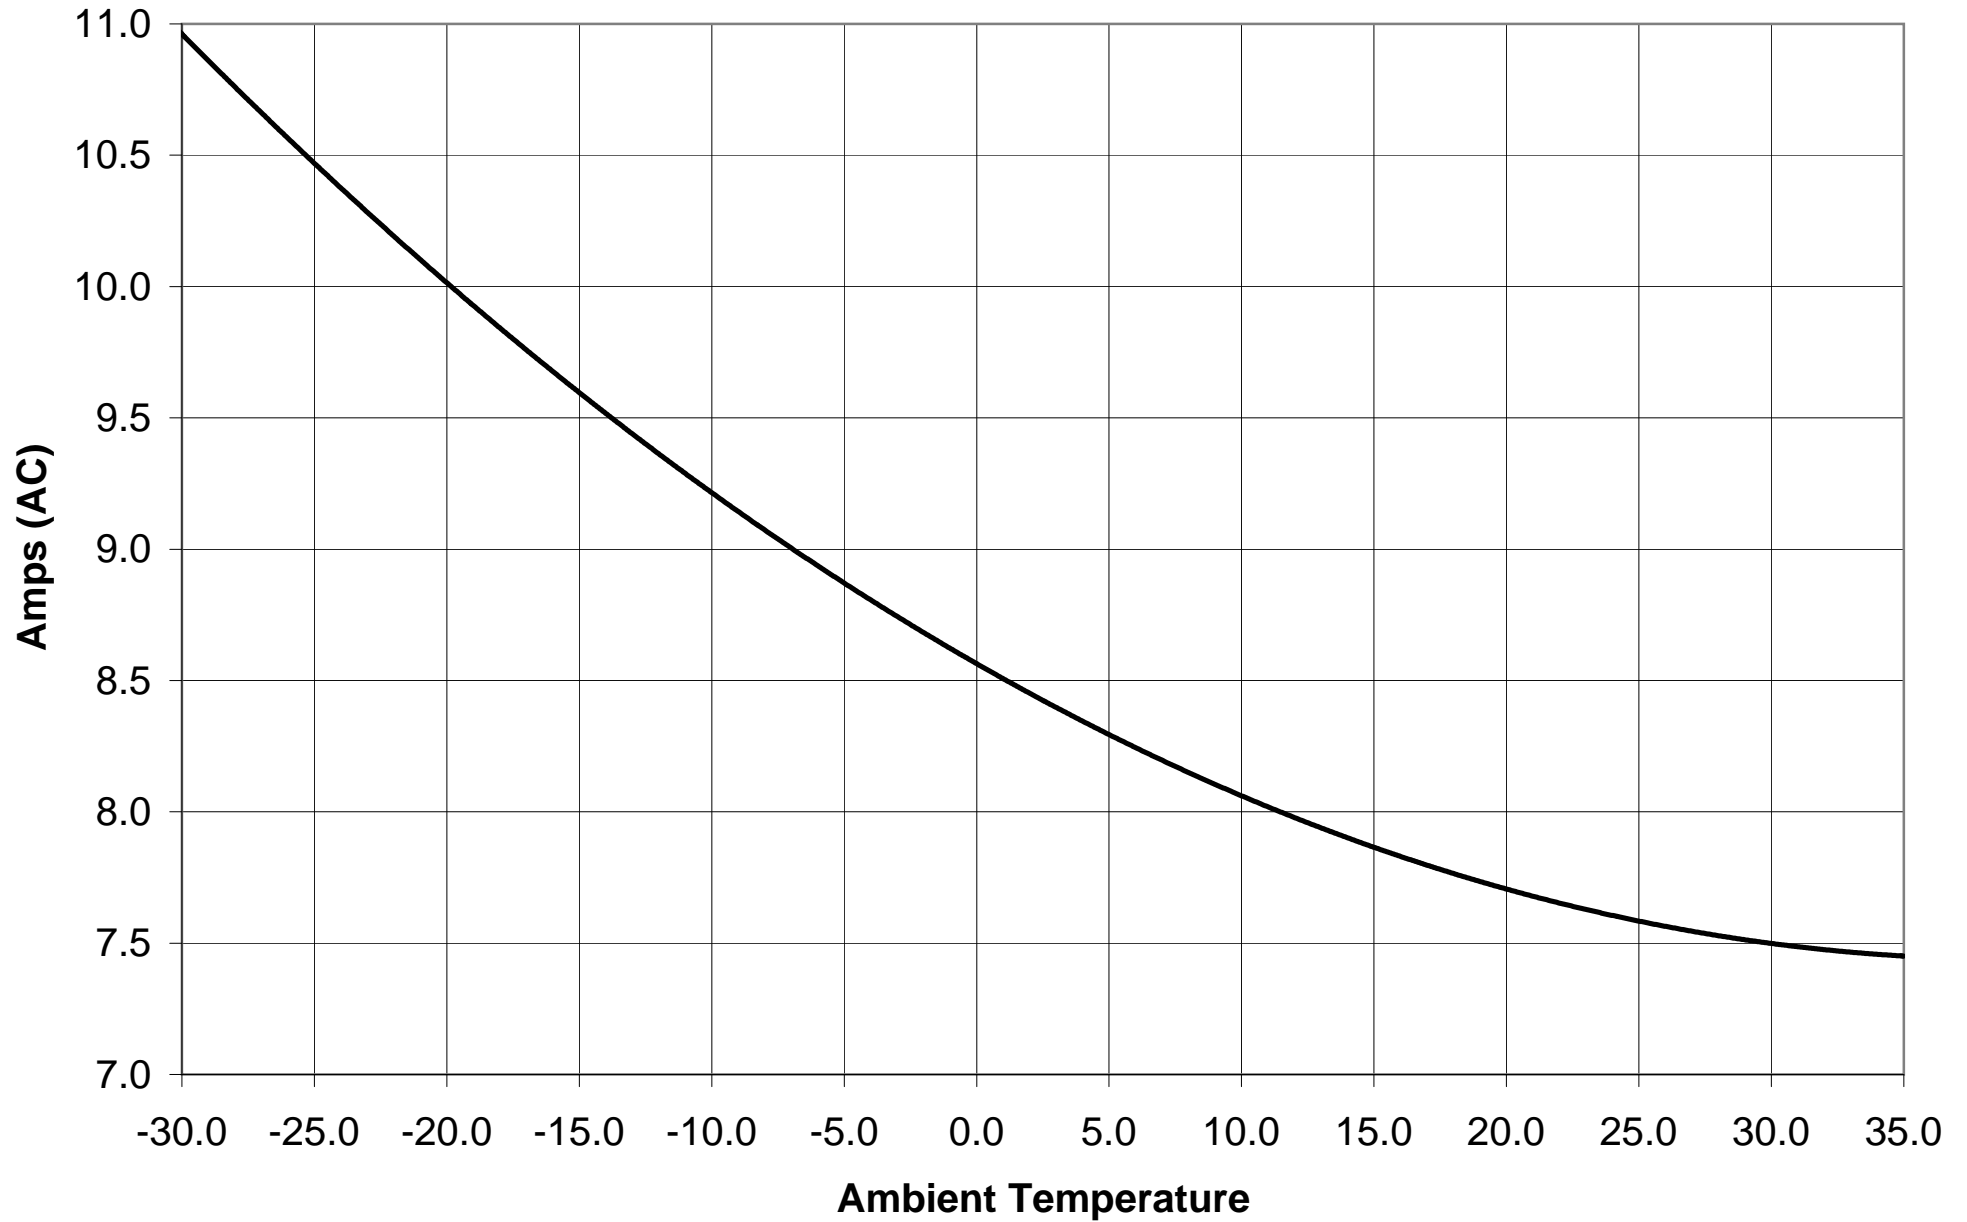

AHP-2259 HiCap Running Current vs Ambient Temperature 115 VAC

AC AMPS