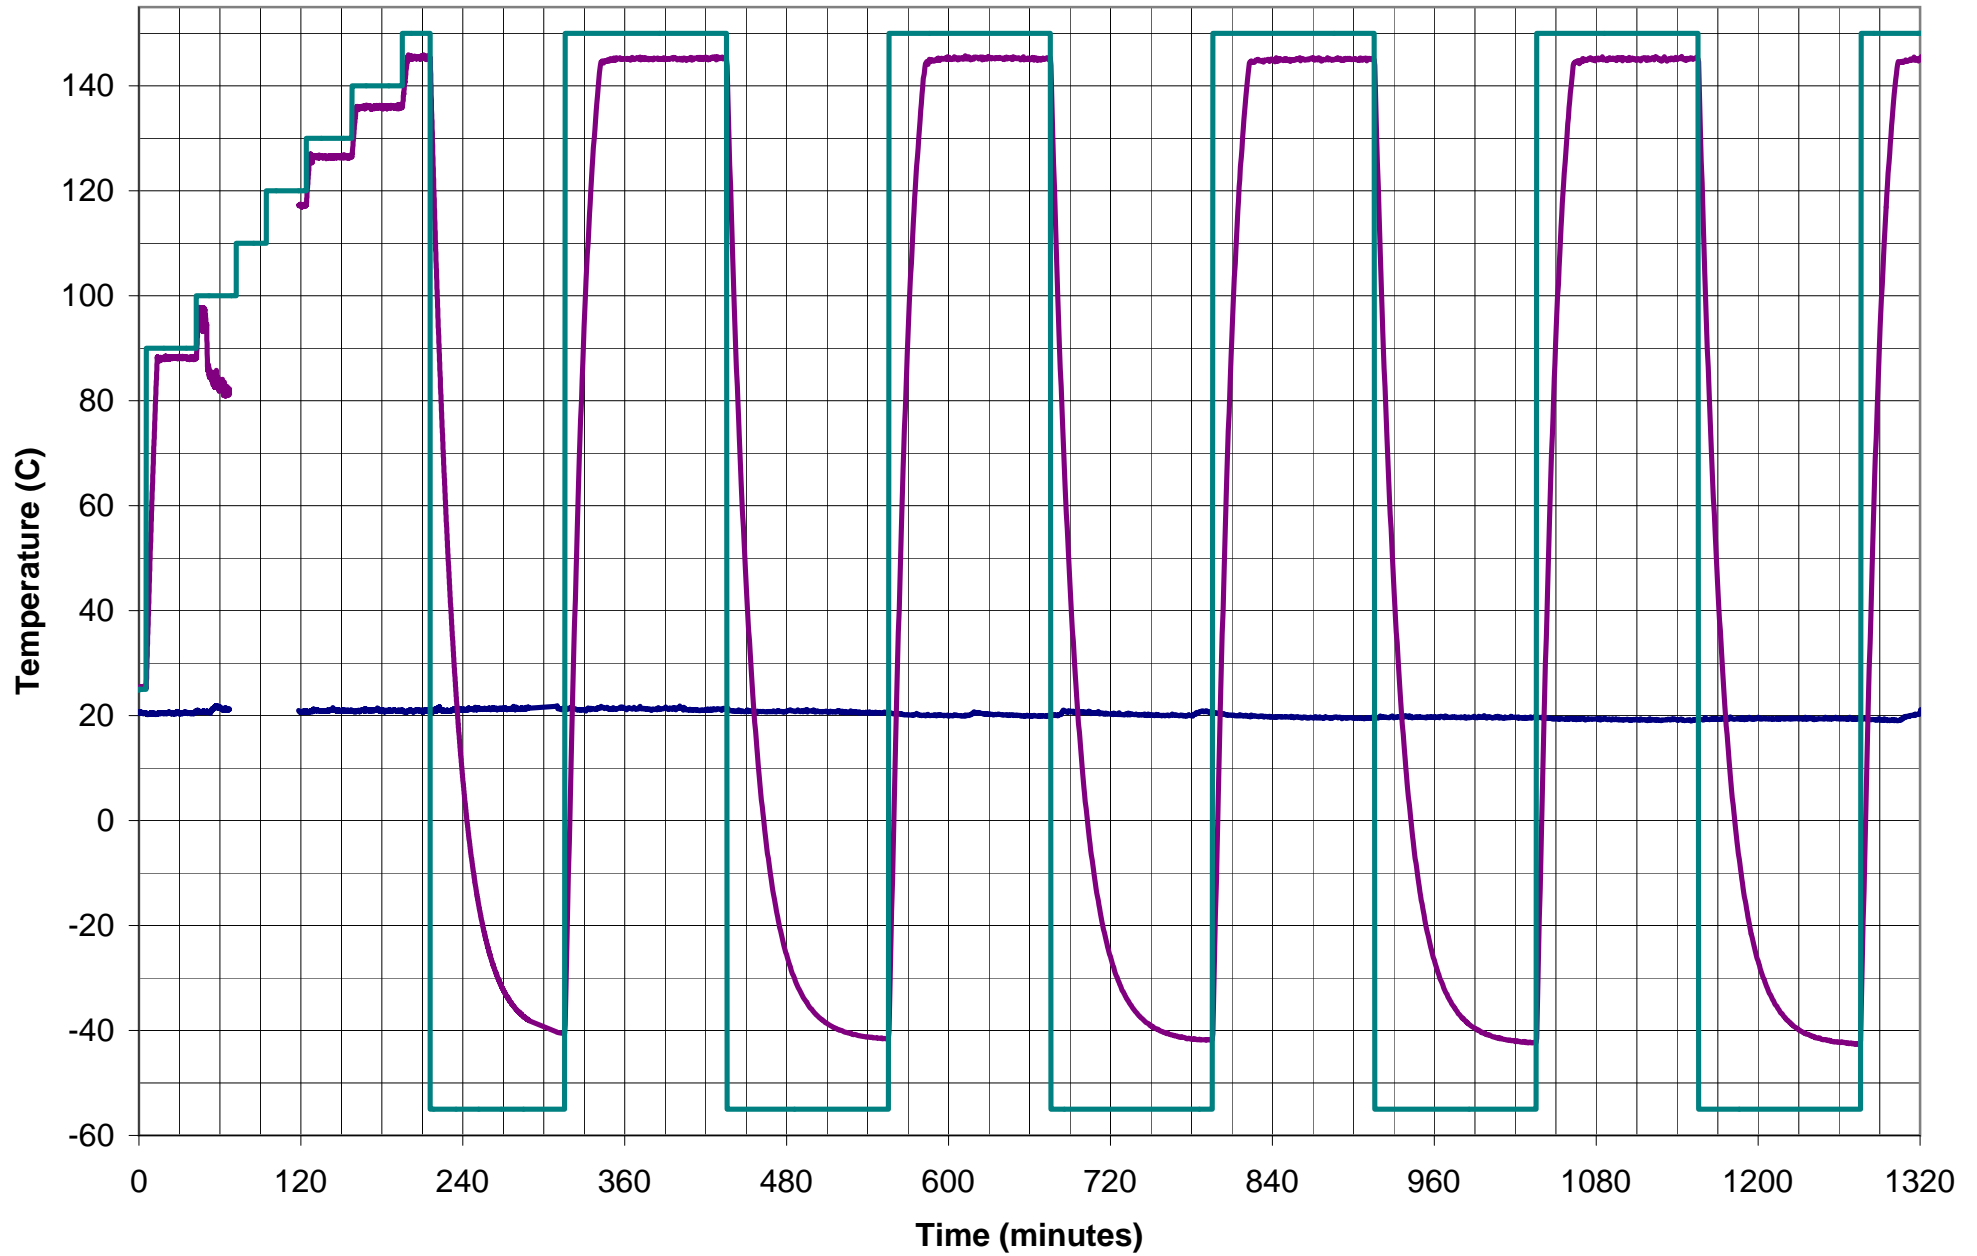

AHP-1200CAS/CCP-31/Cover Only, No Insulation

— ambient — third stage — Third Stage Operative Set Point