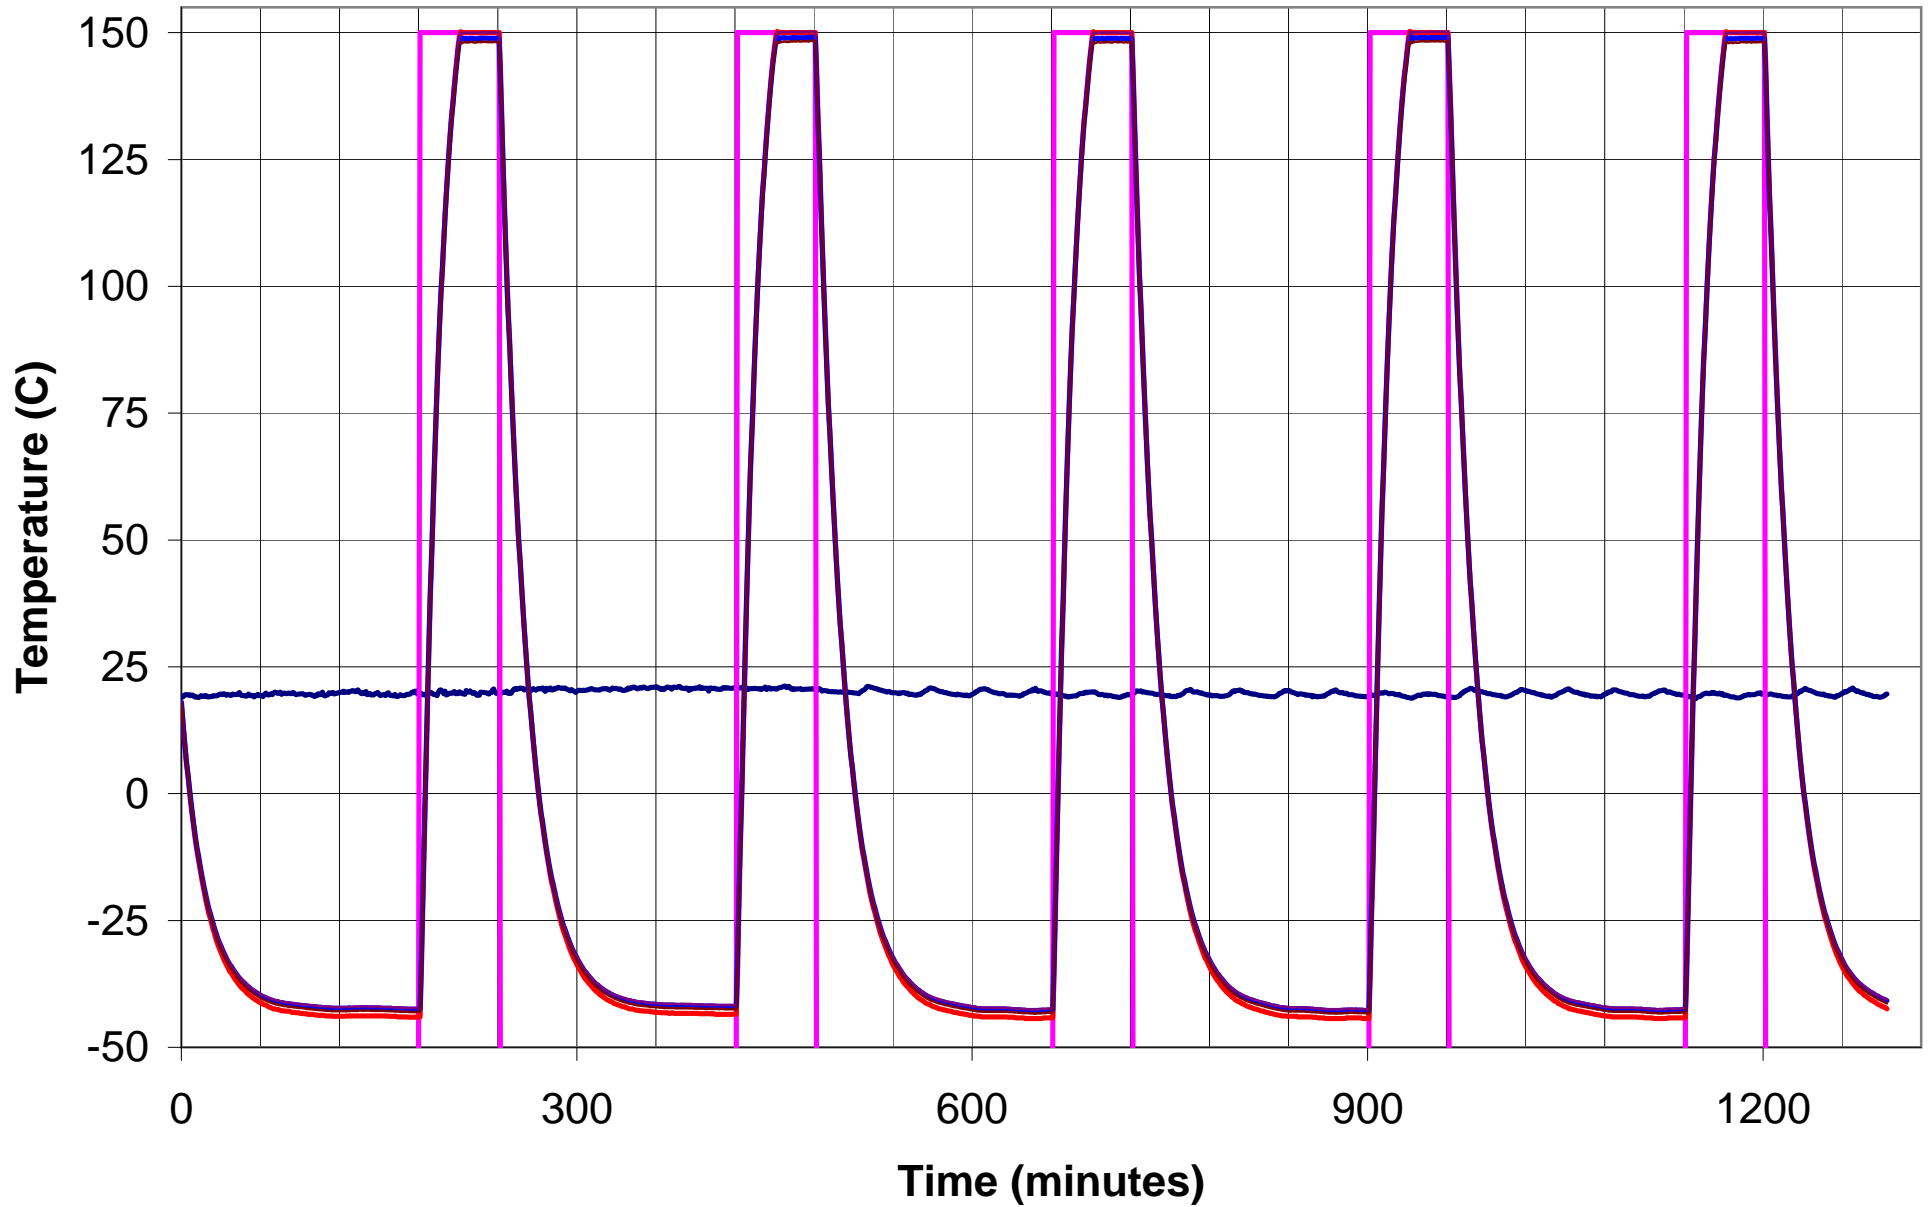

# AHP-1200CPV/CCP-31 Covered Only, 50% Fan

— Ambient — Set Point — Measured — Average CP — Max CP — Min CP